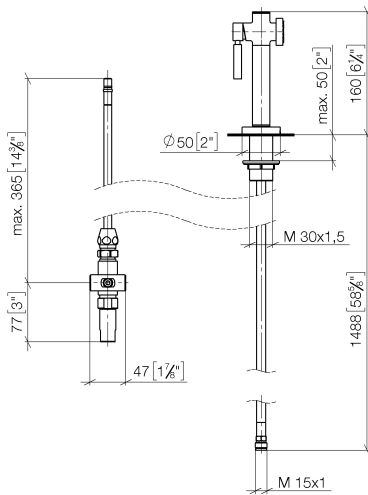

Kitchen - Series—various

Side spray set - polished chrome

Article number: 27 718 970-00 0010

- With round flange
- Spray mode
- Integrated diverter
- Total height 6-1/4"
- Side spray hole diameter 1-1/4"
- Fabric braided spray hose 59"
- Sprayface with descaling system
- lead-free

Codes & Standards

- NSF/ANSI 372
- NSF/ANSI/CAN 61

- Internal backflow preventer.
- Residual water may drip from the sprayer after shut-off

polished chrome

Discontinued items available to order until 31.12.9999

Kitchen - Series-various
Side spray set - polished chrome
Article number: 27 718 970-00 0010

Dimensional drawing

mm [inches]

All dimensions in mm / inch = mm x 0,0394

Flow rate chart

Kitchen - Series-**various**
 Side spray set - polished chrome
 Article number: 27 718 970-00 0010

Spare parts list

Number	Item Number	Designation	Number of units
1	04 24 02 046 01-07	pipe	1
2	04 23 30 040 00-00	threaded connector	1
3	09 24 03 168 10 90	nipple	1
4	09 14 20 002 90	seal	1
5	04 17 09 046 10 90	diverter	1
6	09 24 04 112 10 90	nipple	1
7	09 14 10 033 90	seal	1
8	04 21 10 031 10 90	diverter	1
9	04 21 02 006 00 92	cap	1
10	09 23 01 039 90	sieve	3
11	04 24 03 241 00 90	nipple	1
12	09 14 20 019 90	seal	1
13	04 30 11 038 66 90	fixing set	1
14	09 30 01 085-00	rosette	1
15	09 18 40 085 90	sleeve	1
16	04 30 02 062 00-00	hose	1
17	04 12 11 098 11-00	shower	1