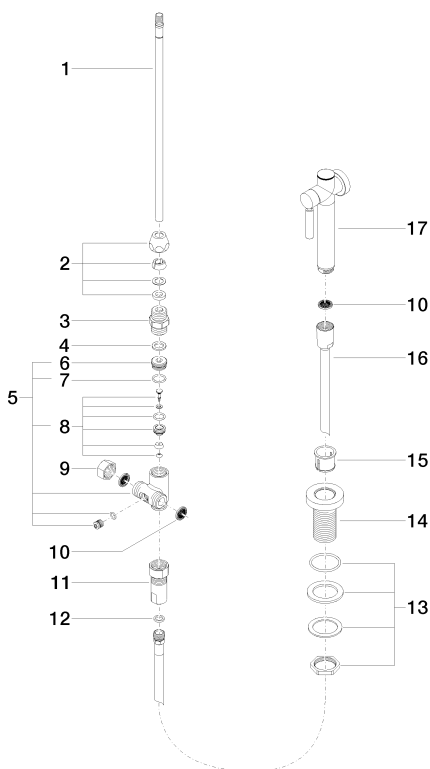

Kitchen - Series—various

Side spray set - polished chrome

Article number: 27 718 970-00 0010

- With round flange
- Spray mode
- Integrated diverter
- Total height 6-1/4"
- Side spray hole diameter 1-1/4"
- Fabric braided spray hose 59"
- Sprayface with descaling system
- lead-free

Codes & Standards

- NSF/ANSI 372
- NSF/ANSI/CAN 61

- Internal backflow preventer.
- Residual water may drip from the sprayer after shut-off

polished chrome

Discontinued items available to order until 31.12.9999

Kitchen - Series-various
Side spray set - polished chrome
Article number: 27 718 970-00 0010

Dimensional drawing

mm [inches]

All dimensions in mm / inch = mm x 0,0394

Flow rate chart

Kitchen - Series-**various**
 Side spray set - polished chrome
 Article number: 27 718 970-00 0010

Spare parts list

Number	Item Number	Designation	Number of units
1	04 24 02 046 01-07	pipe	1
2	04 23 30 040 00-00	threaded connector	1
3	09 24 03 168 10 90	nipple	1
4	09 14 20 002 90	seal	1
5	04 17 09 046 10 90	diverter	1
6	09 24 04 112 10 90	nipple	1
7	09 14 10 033 90	seal	1
8	04 21 10 031 10 90	diverter	1
9	04 21 02 006 00 92	cap	1
10	09 23 01 039 90	sieve	3
11	04 24 03 241 00 90	nipple	1
12	09 14 20 019 90	seal	1
13	04 30 11 038 66 90	fixing set	1
14	09 30 01 085-00	rosette	1
15	09 18 40 085 90	sleeve	1
16	04 30 02 062 00-00	hose	1
17	04 12 11 098 11-00	shower	1