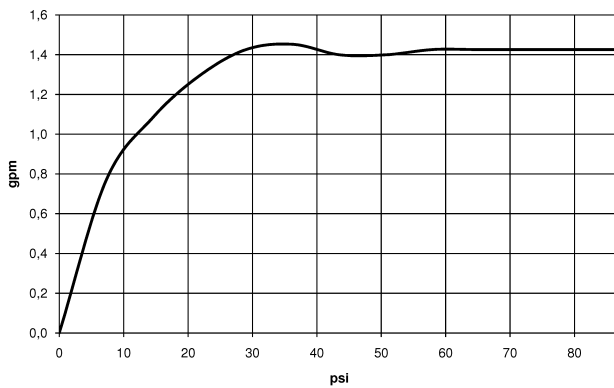

Kitchen - Series-various
Side spray set - polished chrome
Article number: 27 718 970-00 0010

Dimensional drawing

mm [inches]

All dimensions in mm / inch = mm x 0,0394

Flow rate chart

Kitchen - Series-**various**
 Side spray set - polished chrome
 Article number: 27 718 970-00 0010